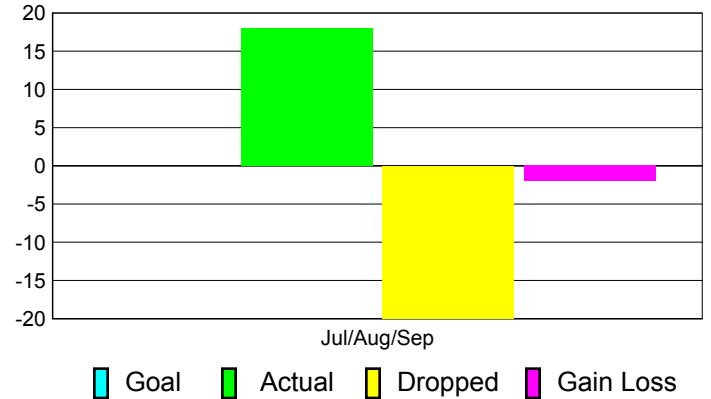

Membership Results 2011-2012

Goal, New, Dropped, Gain/Loss